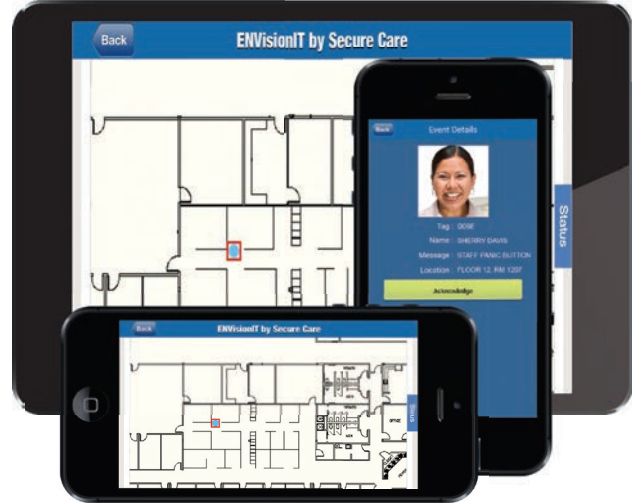

# Panic Button

## When Every Second Counts

**Real-Time  
Location  
System**

**Mobile  
Application**

**Know when and where to find staff in critical situations.**

- Panic button triggers notification within 2-3 seconds
- Notifications show the photo of staff requiring assistance
- Real-time location of staff in need with accuracy to  $\pm 1$  foot
- Offer staff a greater sense of security knowing help is only a button-press away

**Customize communications for information at your fingertips.**

- Decide who gets notified for what types of events
- Set escalation paths to ensure no event goes unattended
- Maintain full visibility of all mobile acknowledgments in the app for reporting and traceability